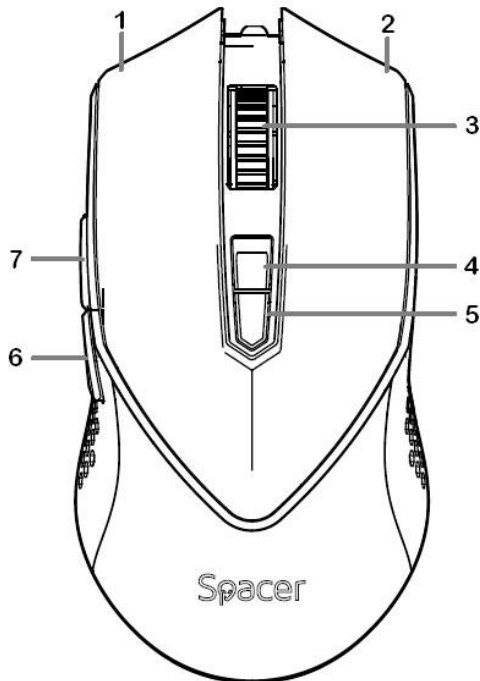

Mouse SPGM-ALIEN-NOVA

User manual

Features:

- PixArt PMW3327 IC optical engine
- RGB lighting, 11 modes & off
- Plug & play, no drivers required
- Request 1 USB port available

Technical details

- Adjustable resolution: 12.000 DPI
- Size: 127 x 67 x 41 mm
- No. of buttons: 7/1
- Weight: 107g

Button explanations

1. Left button: performs traditional mouse functions such as click, double click and drag.
2. Right button: performs the traditional right mouse click function.
3. Scroll button: Tap and rotate lightly to browse the Internet or browse open documents.
4. DPI: adjusts the mouse resolution from the available options 1200/ 2400 (default) / 4800/ 6200/ 8000 / 12000
5. RGB lighting: switched between the 11 lighting modes and off
6. Back: performs the traditional back function in online browsing, for example.
7. Forward: performs the traditional forward function in online browsing, for example.